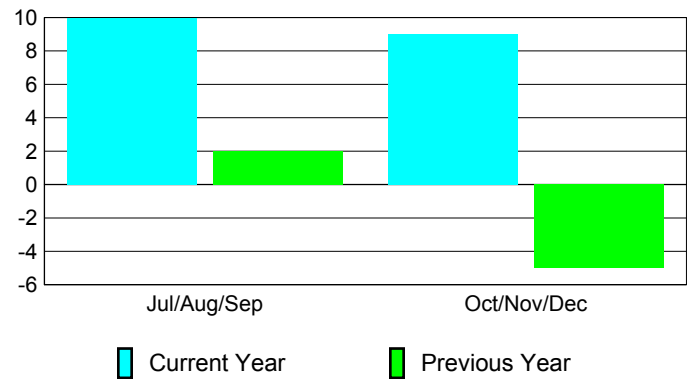

Comparison of Membership Gain/Loss

Current Year Compared to the Previous Year