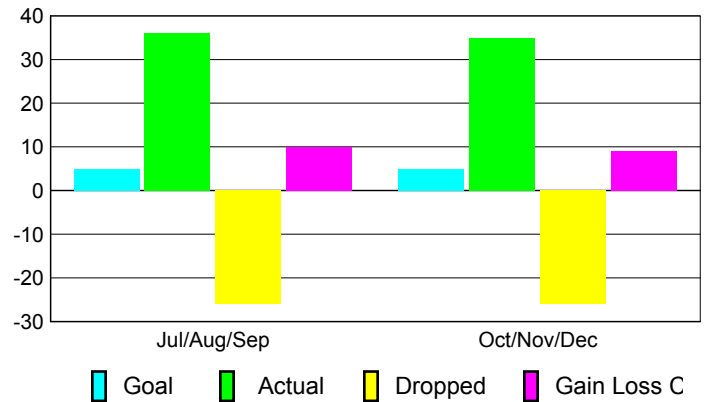

Membership Results 2010-2011

Goal, New, Dropped, Gain/Loss